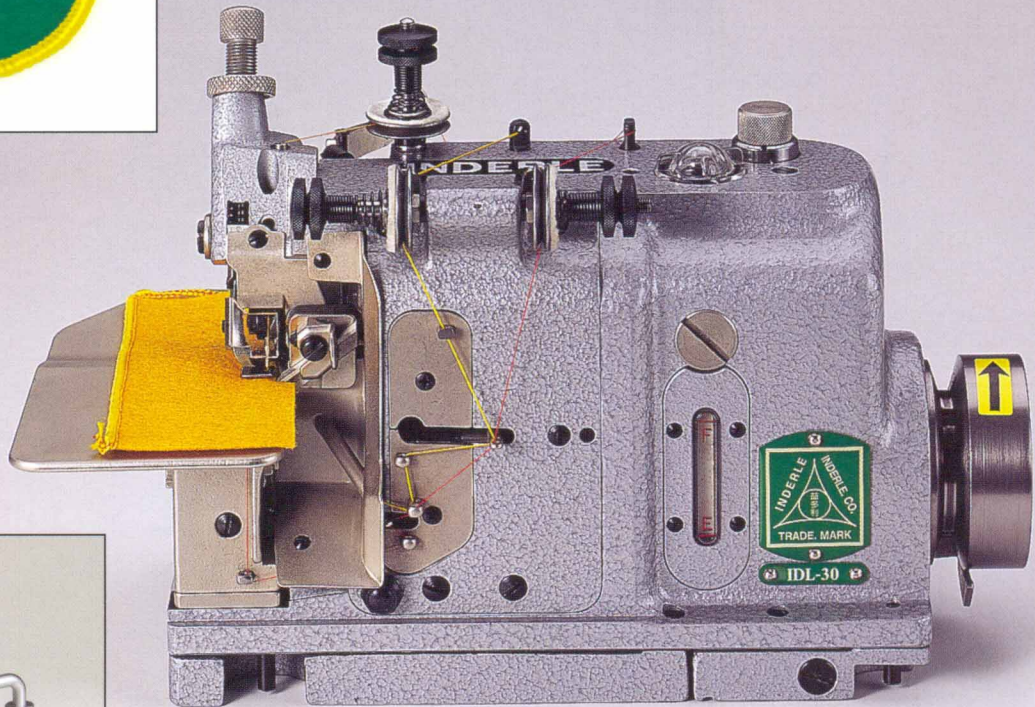

INDERLE SEWING MACHINE CO., LTD.

INDERLE

MODEL:IDL-30

HIGH SPEED EMBLEM
OVEREDGING SEWING MACHING

MODEL:IDL-30C

COMPASS ATTACHMENT
ASM

MODEL	 SPM					 INCH	MOTOR (H.P.) / (INCH) PULEEY	N.W. KGS	G.W. KGS	MEAS. CBM
IDL-30	5,500	LN4BD	3	CHANGE CAM 4 to 90	5 MM	1/8-1/4	1/4 / 3"	16	18	0.06

IDL-30 is made for Sewing any Shape of Emblem As Like Sauare, Circle, Trangle.